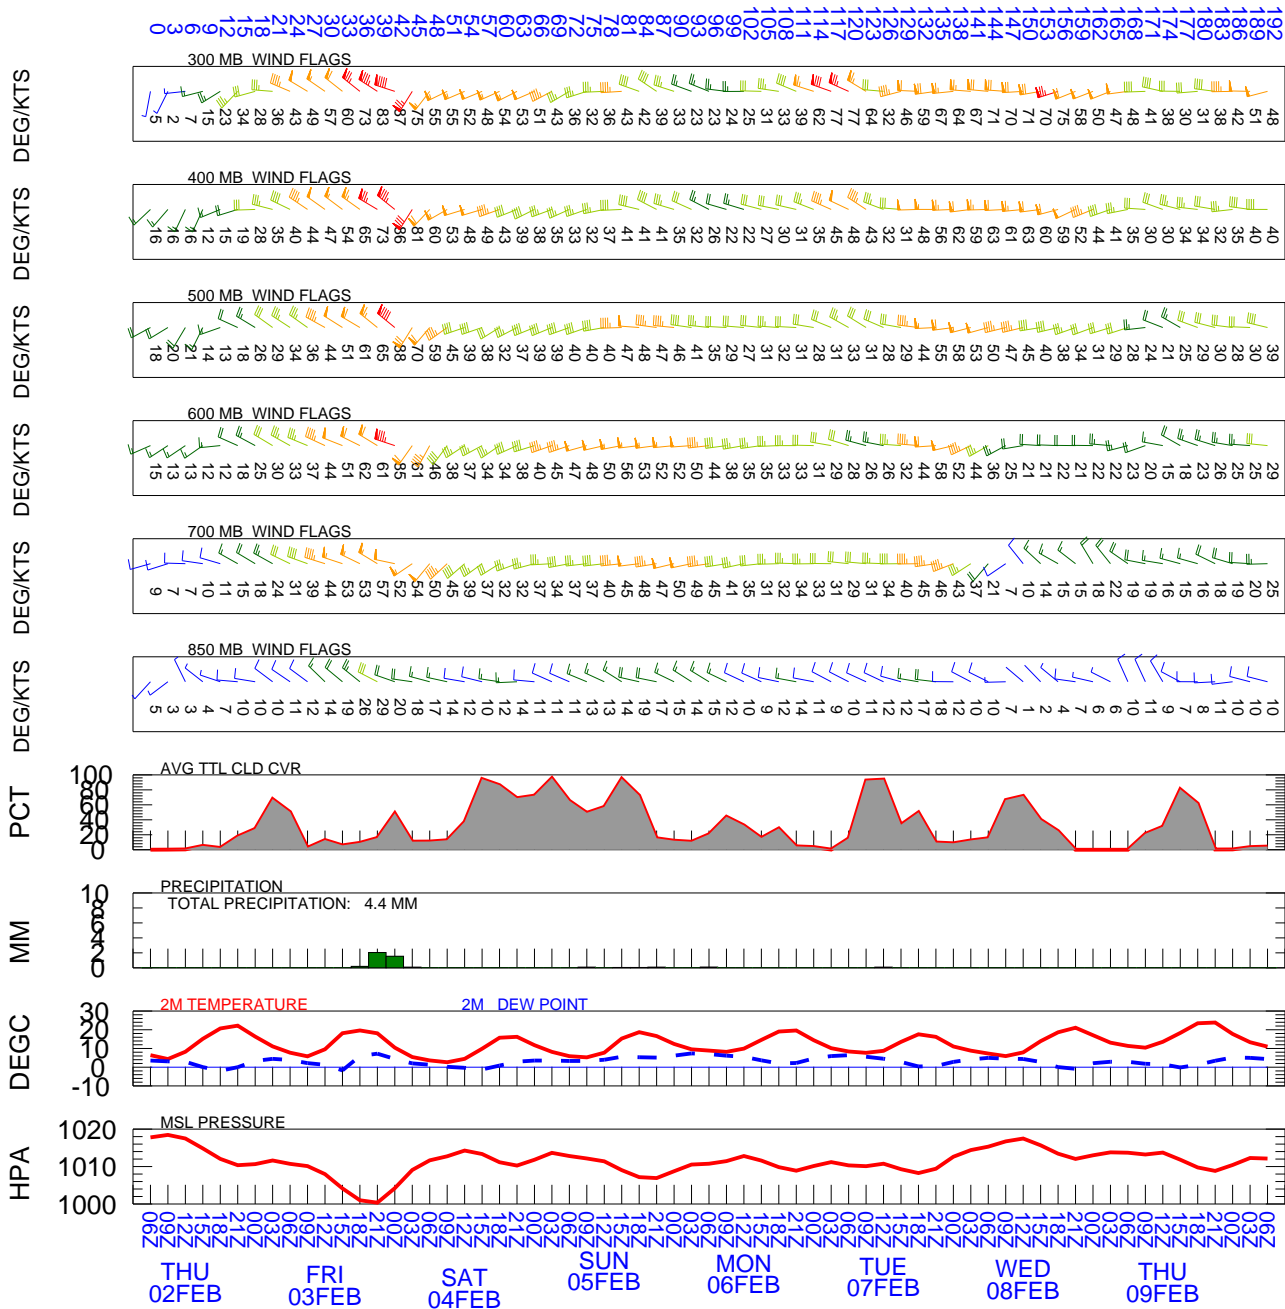

# GFS METEOROGRAM

Latitude: -42.01 Longitude: -71.10

DATA INITIAL TIME: 02 FEB 2012 06Z  
 NOAA AIR RESOURCES LABORATORY  
 READY Web Server

CALCULATION STARTED AT: 02 FEB 2012 06Z  
 CALCULATION ENDED AT: 10 FEB 2012 06Z

NOAA (ARL)